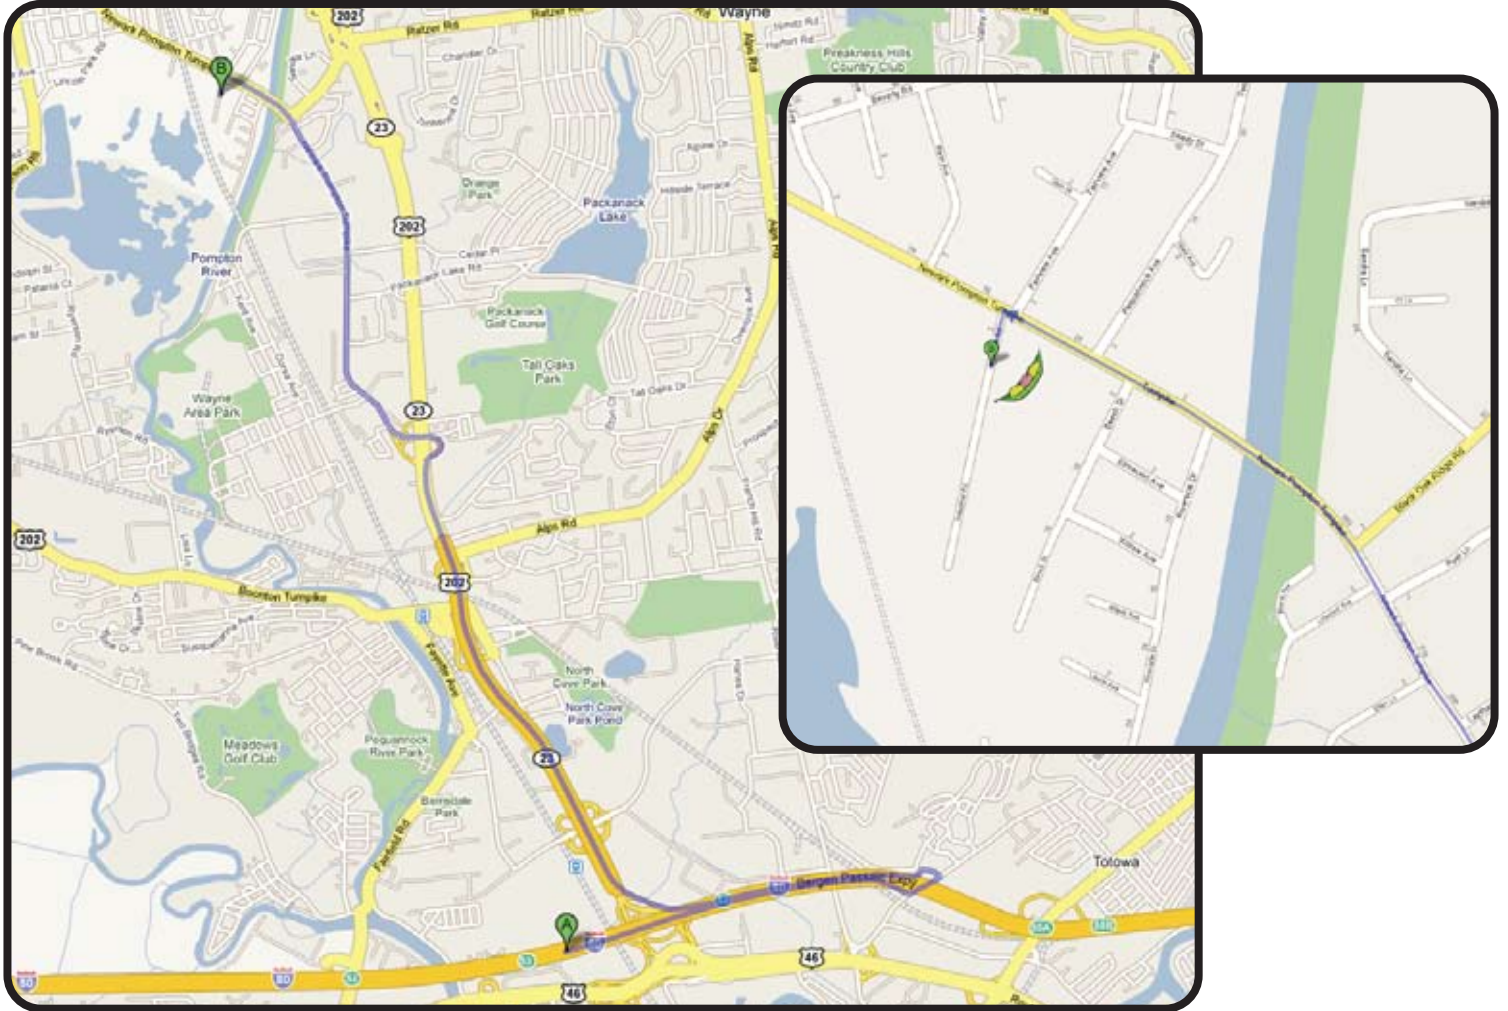

From North Jersey

Take Garden State Parkway South to exit 159. Follow signs for Route 80 West and merge onto Rt. 80 West.

From Route 80 West

Take exit 53, for State Highway 23 North. Merge onto Route 23 North. Take 23 North for approximately 1 mile to the Newark Pompton Turnpike exit (Immediately after the "Mothers" park and ride). Take Newark Pompton Turnpike for approximately 2 Miles. Turn left onto Industrial road immediately after the Lukoil Gas Station. Thinkpod Design will be on your left.

Printable Driving
Directions to

THINKPODTM DESIGN

FROM ROUTE 80 EAST

Take Route 80 East to exit 54 (Minisink Road). At the end of the ramp, make a left onto Minisink Road and cross over Route 80. Make your first left onto Vreeland Avenue. Turn left to merge back onto Route 80 heading East. Take exit 53, for State Highway 23 North. Merge onto Route 23 North. Take 23 North for approximately 1 mile to the Newark Pompton Turnpike exit (Immediately after the “Mothers” park and ride). Take Newark Pompton Turnpike for approximately 2 Miles. Turn left onto Industrial road immediately after the Lukoil Gas Station. Thinkpod Design will be on your left.

Printable Driving
Directions to

FROM SOUTH JERSEY VIA THE GARDEN STATE PARKWAY

Take Garden State Parkway North to Exit 155P, State Highway 19/I-80 W towards Paterson. Merge onto Route 19 North. Take Route 19 North for approximately 1.7 miles to the Route 80 westbound exit. Exit onto Route 80 West. Take Route 80 West to exit 53, for State Highway 23 North. Merge onto Route 23 North. Take 23 North for approximately 1 mile to the Newark Pompton Turnpike exit (Immediately after the "Mothers" park and ride). Take Newark Pompton Turnpike for approximately 2 Miles. Turn left onto Industrial road immediately after the Lukoil Gas Station. Thinkpod Design will be on your left.