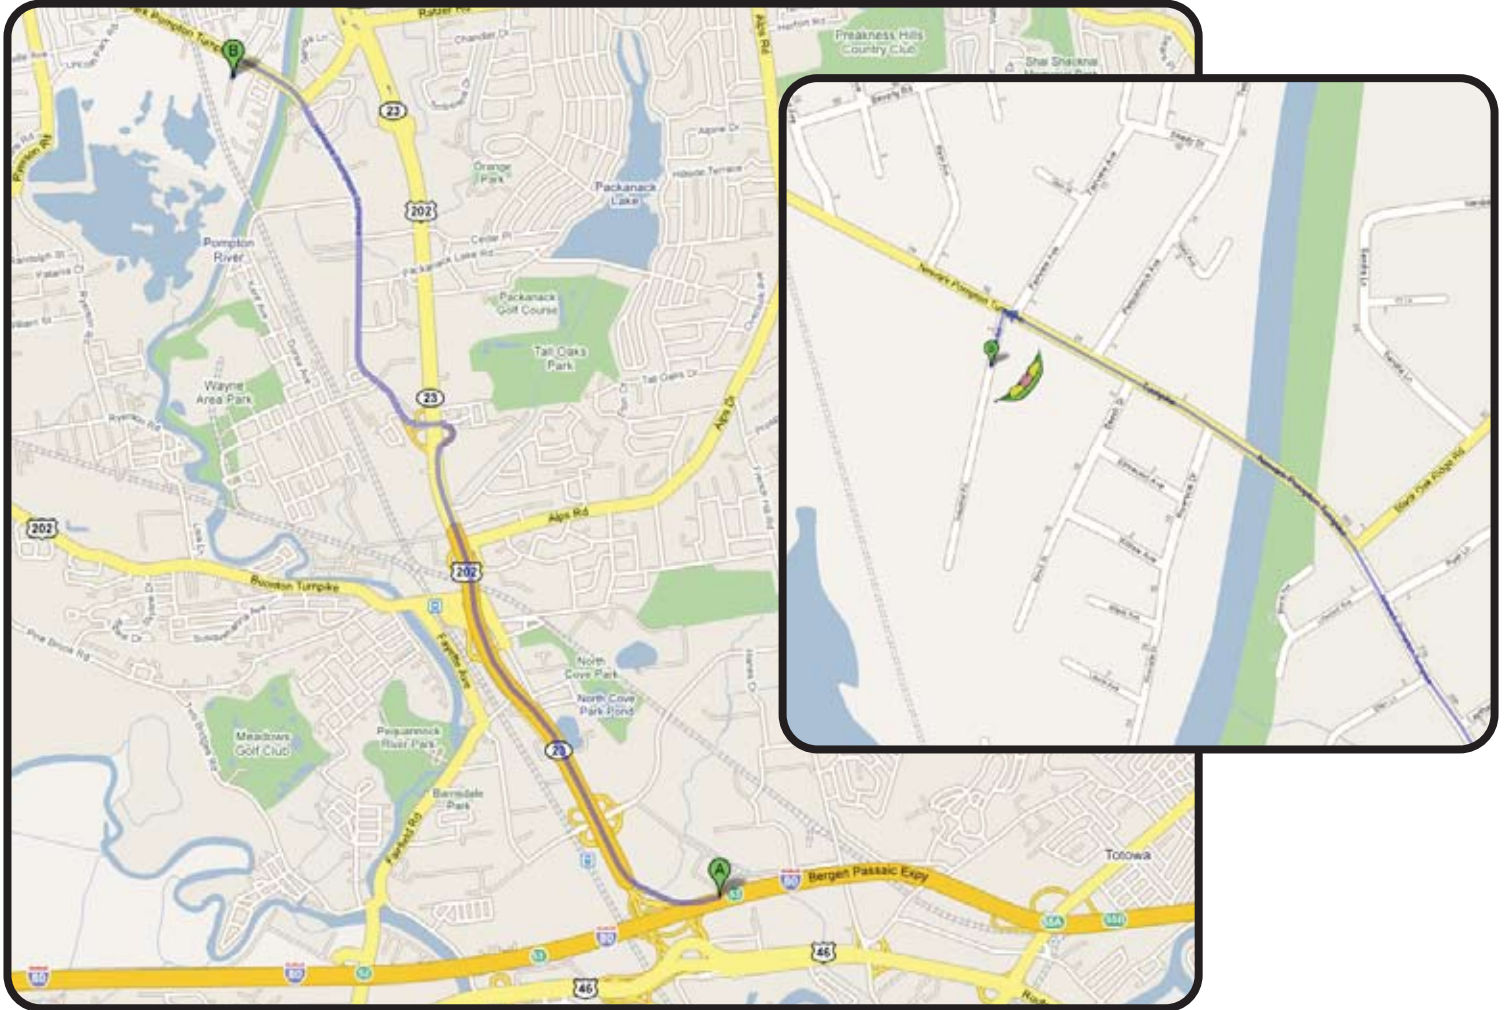

Printable Driving
Directions to

THINKPODTM DESIGN

FROM THE GEORGE WASHINGTON BRIDGE, NORTH NEW JERSEY & ROUTE 80 WEST

From The George Washington Bridge

Take 95 South to exit 69. Follow signs for Route 80 West and merge onto Rt. 80 West.

Printable Driving
Directions to

THINKPODTM DESIGN

FROM ROUTE 80 EAST

Take Route 80 East to exit 54 (Minisink Road). At the end of the ramp, make a left onto Minisink Road and cross over Route 80. Make your first left onto Vreeland Avenue. Turn left to merge back onto Route 80 heading East. Take exit 53, for State Highway 23 North. Merge onto Route 23 North. Take 23 North for approximately 1 mile to the Newark Pompton Turnpike exit (Immediately after the “Mothers” park and ride). Take Newark Pompton Turnpike for approximately 2 Miles. Turn left onto Industrial road immediately after the Lukoil Gas Station. Thinkpod Design will be on your left.

Printable Driving
Directions to

FROM SOUTH JERSEY VIA THE GARDEN STATE PARKWAY

Take Garden State Parkway North to Exit 155P, State Highway 19/I-80 W towards Paterson. Merge onto Route 19 North. Take Route 19 North for approximately 1.7 miles to the Route 80 westbound exit. Exit onto Route 80 West. Take Route 80 West to exit 53, for State Highway 23 North. Merge onto Route 23 North. Take 23 North for approximately 1 mile to the Newark Pompton Turnpike exit (Immediately after the "Mothers" park and ride). Take Newark Pompton Turnpike for approximately 2 Miles. Turn left onto Industrial road immediately after the Lukoil Gas Station. Thinkpod Design will be on your left.