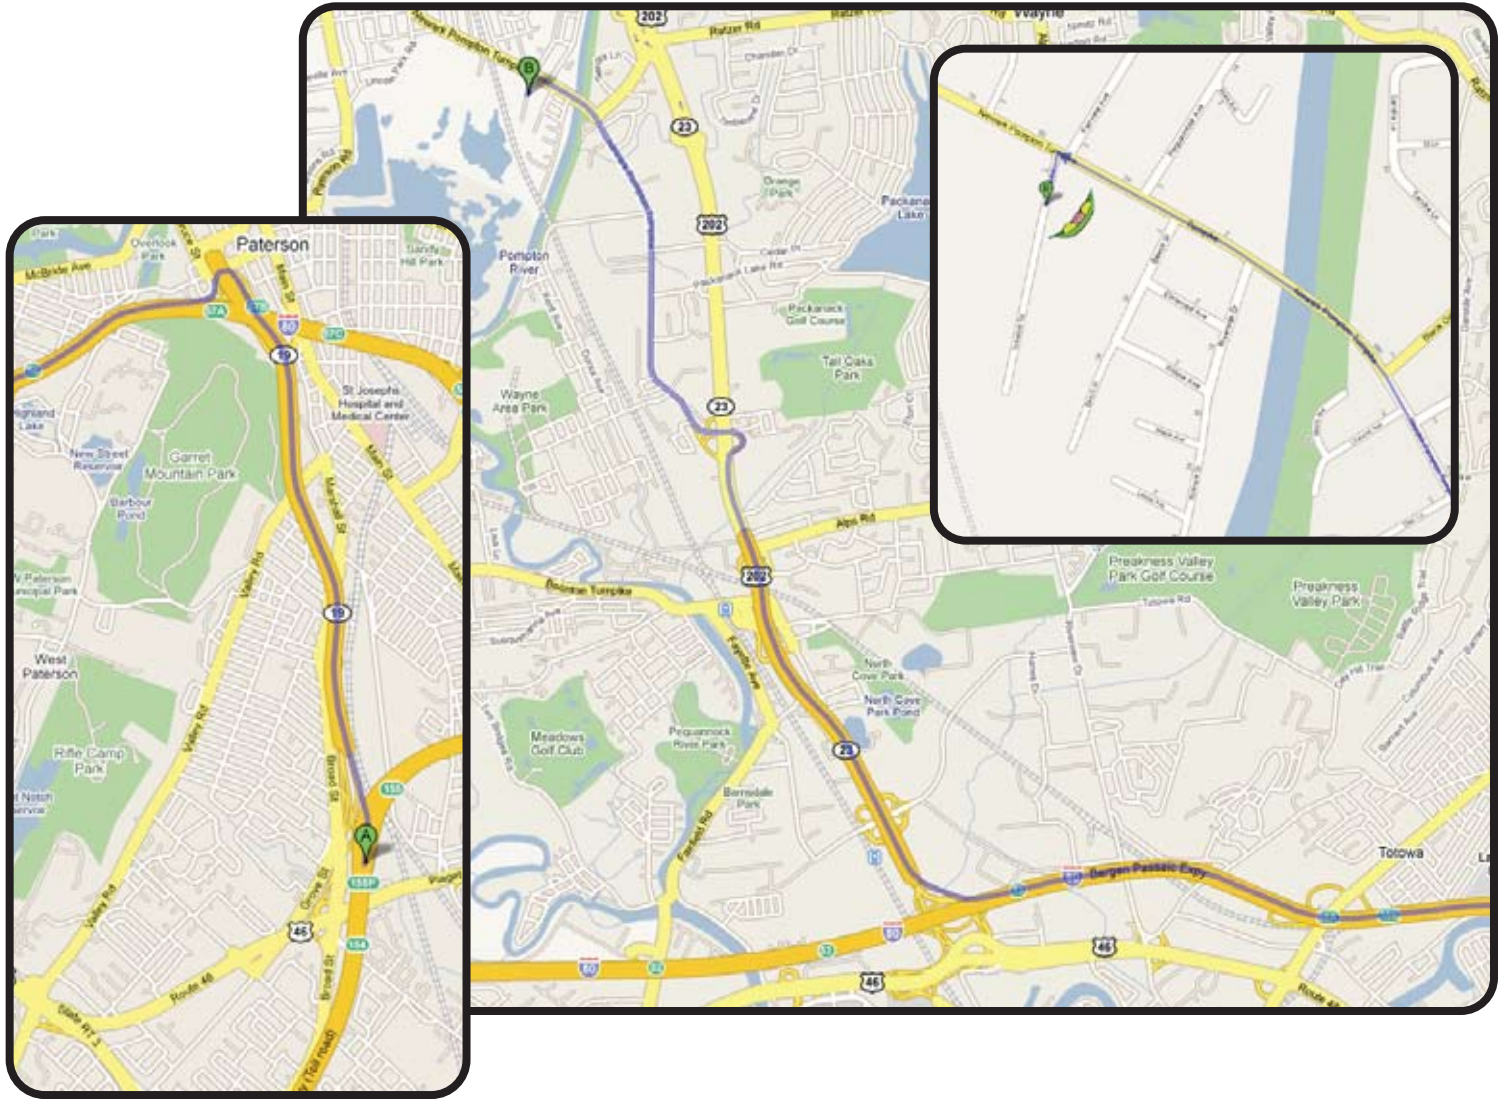

From North Jersey

Take Garden State Parkway South to exit 159. Follow signs for Route 80 West and merge onto Rt. 80 West.

From Route 80 West

Take exit 53, for State Highway 23 North. Merge onto Route 23 North. Take 23 North for approximately 1 mile to the Newark Pompton Turnpike exit (Immediately after the "Mothers" park and ride). Take Newark Pompton Turnpike for approximately 2 Miles. Turn left onto Industrial road immediately after the Lukoil Gas Station. Thinkpod Design will be on your left.

Printable Driving
Directions to

THINKPODTM DESIGN

FROM ROUTE 80 EAST

Take Route 80 East to exit 54 (Minisink Road). At the end of the ramp, make a left onto Minisink Road and cross over Route 80. Make your first left onto Vreeland Avenue. Turn left to merge back onto Route 80 heading East. Take exit 53, for State Highway 23 North. Merge onto Route 23 North. Take 23 North for approximately 1 mile to the Newark Pompton Turnpike exit (Immediately after the “Mothers” park and ride). Take Newark Pompton Turnpike for approximately 2 Miles. Turn left onto Industrial road immediately after the Lukoil Gas Station. Thinkpod Design will be on your left.

Printable Driving
Directions to

FROM SOUTH JERSEY VIA THE GARDEN STATE PARKWAY

Take Garden State Parkway North to Exit 155P, State Highway 19/I-80 W towards Paterson. Merge onto Route 19 North. Take Route 19 North for approximately 1.7 miles to the Route 80 westbound exit. Exit onto Route 80 West. Take Route 80 West to exit 53, for State Highway 23 North. Merge onto Route 23 North. Take 23 North for approximately 1 mile to the Newark Pompton Turnpike exit (Immediately after the "Mothers" park and ride). Take Newark Pompton Turnpike for approximately 2 Miles. Turn left onto Industrial road immediately after the Lukoil Gas Station. Thinkpod Design will be on your left.